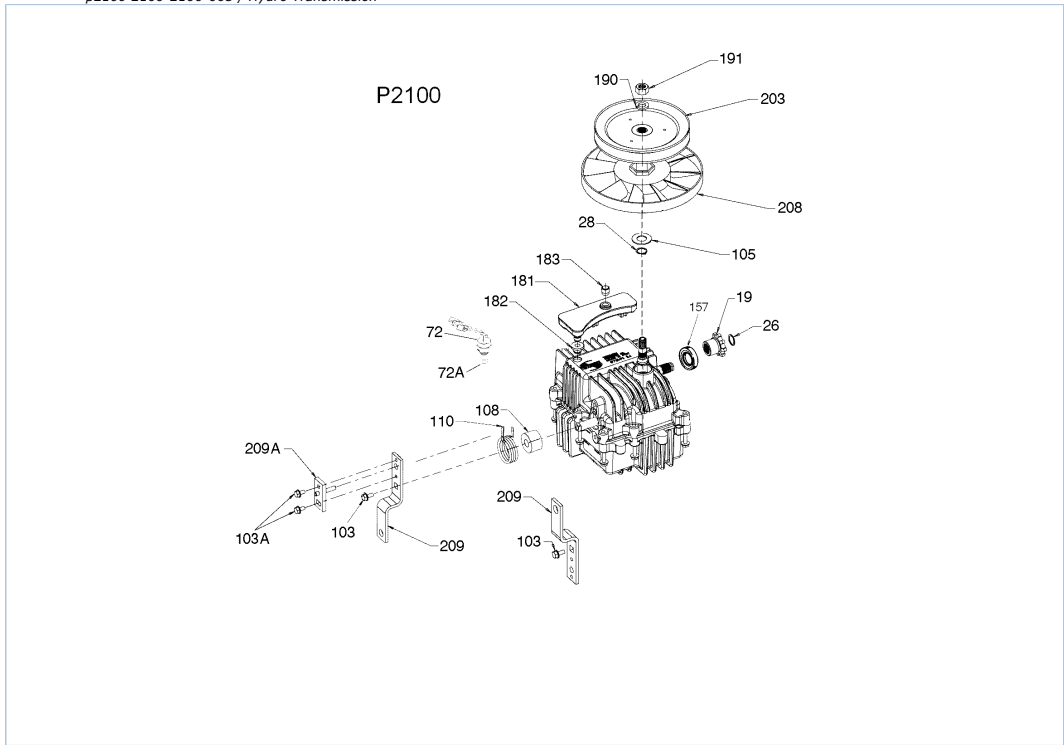

p2100 2100-2100-005 / Hydro Transmission

## Part List

p2100 2100-2100-005 / Hydro Transmission

REF #	ITEM #	DESCRIPTION	QTY	REMARK
28	792035	Retaining Ring	1	
103	792193	Screw 1/4-28 X .490 Phillips HD	1	
103A	792205	Screw Hex HD 1/4-28 X .406	2	
105	780096	Washer .625ID .057W	1	
108	786202	Spacer .510 ID	1	
110	798052	Neutral Return Spring	1	
157	788108	Output Shaft Oil Seal	1	.750 I.D.
181	798042	OVERFLOW BOTTLE LH	1	
182	788103	Grommet	1	
183	792118	Relief Valve 1-5 PSI	1	
190	792150	Washer .443ID .109W	1	
191	792151	Nut 7/16-20	1	
203	798044	Pulley & Hub Assembly	1	
208	798040	Fan 2WS Hydro	1	
209	798061	Control Lever	1	
209A	798051	Neutral Lever	1	